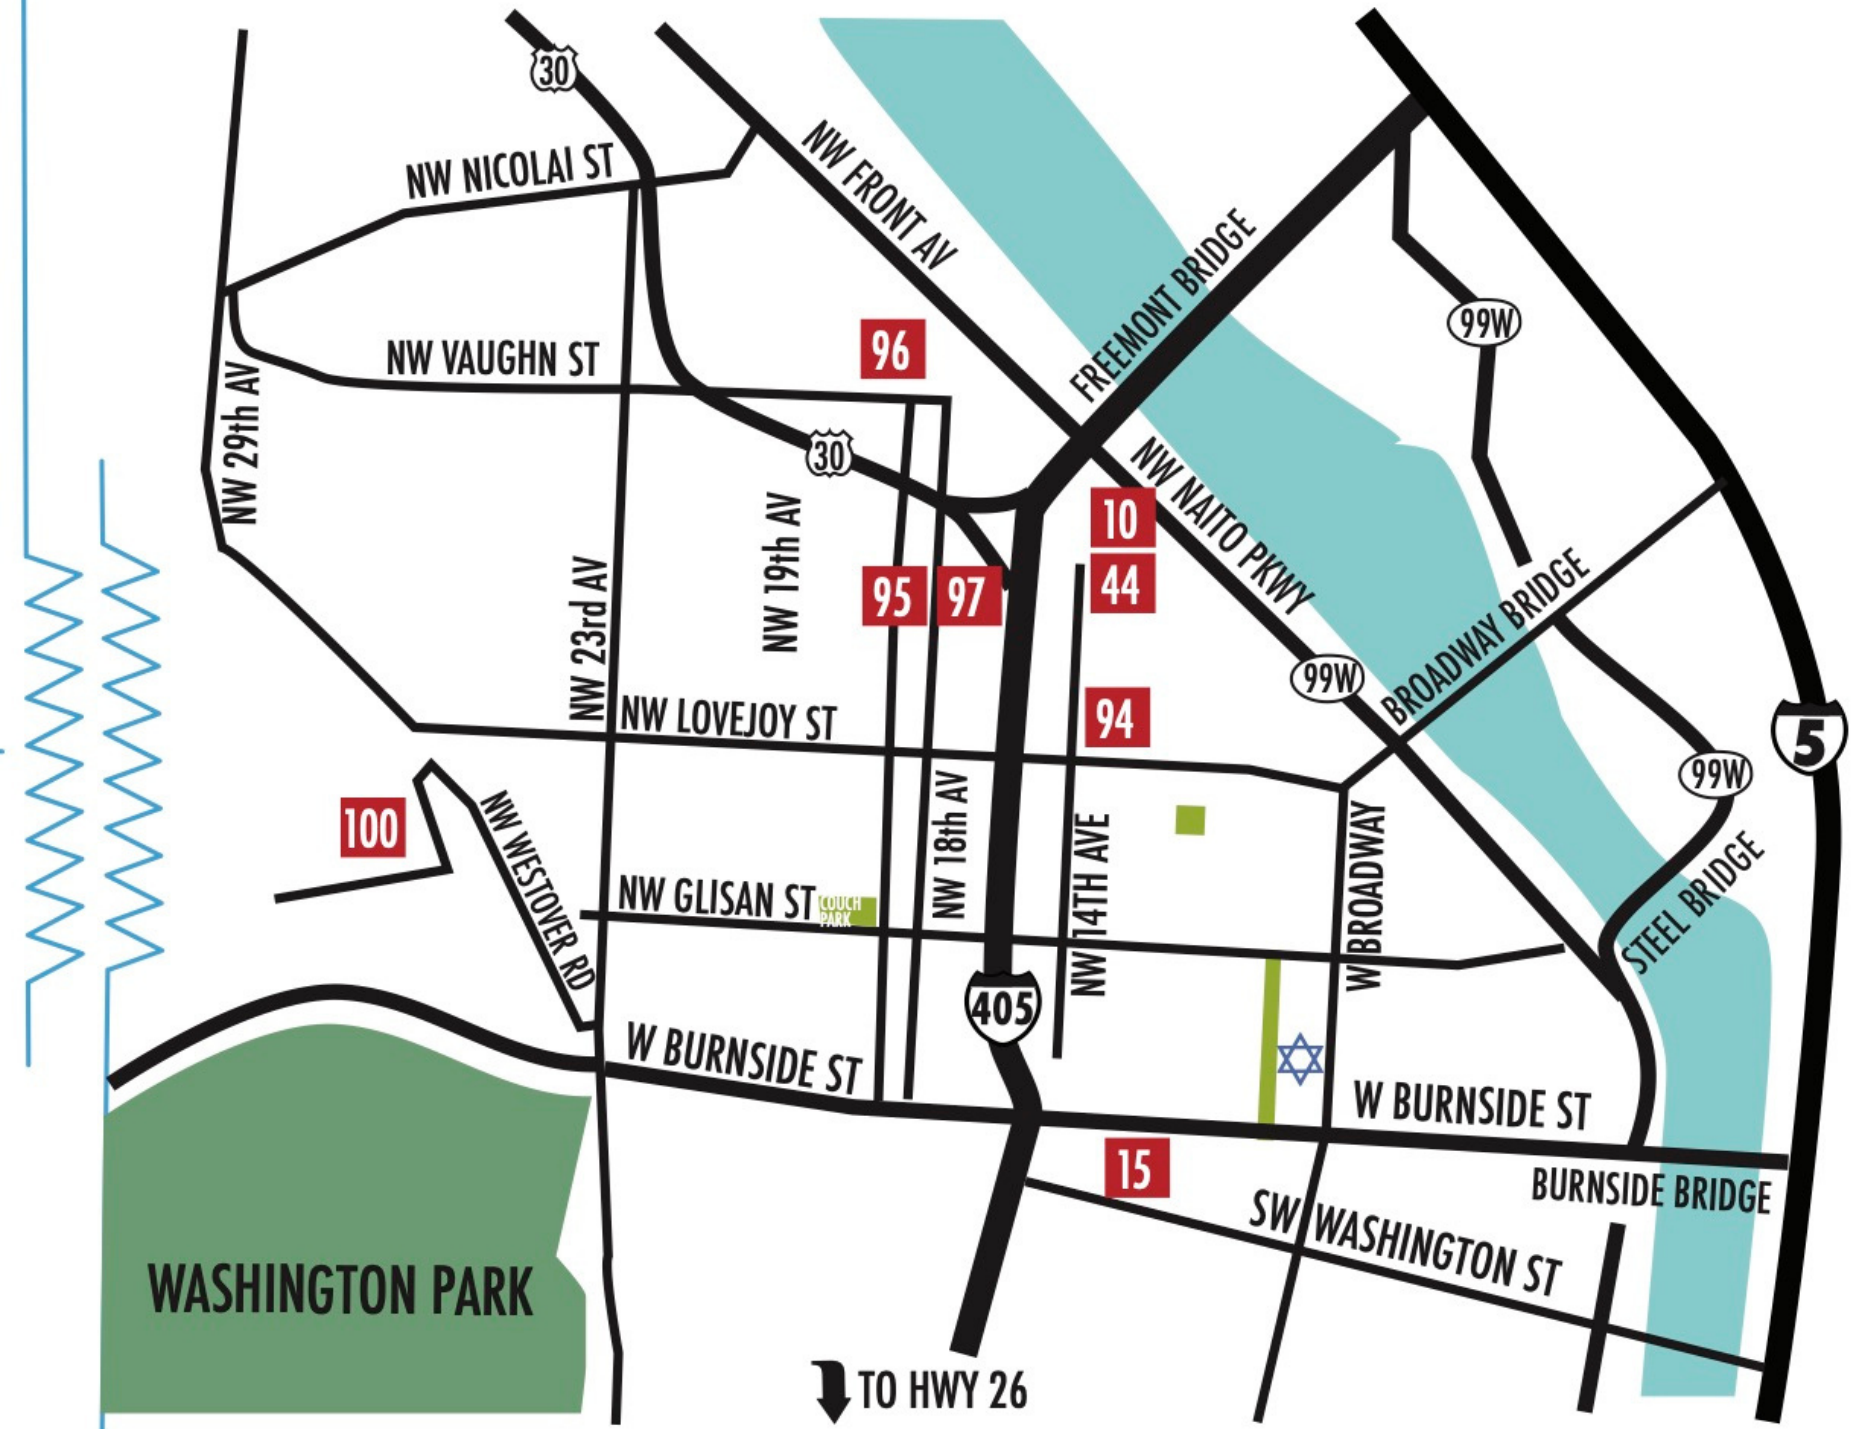

NW PORTLAND

44

Mary Casey

1610 NW 14th Ave
Portland, OR 97209

96

Kathryn Ann Myers

1801 NW Upshur St
Portland OR 97209

Destination

Oregon Jewish Museum

724 NW Davis St
Portland, OR 97209

94

Adrienne Feldstein

1336 NW Northrup St
Portland, OR 97209

97

Amy Reader

1722 NW Raleigh St Unit 206
Portland OR 97209